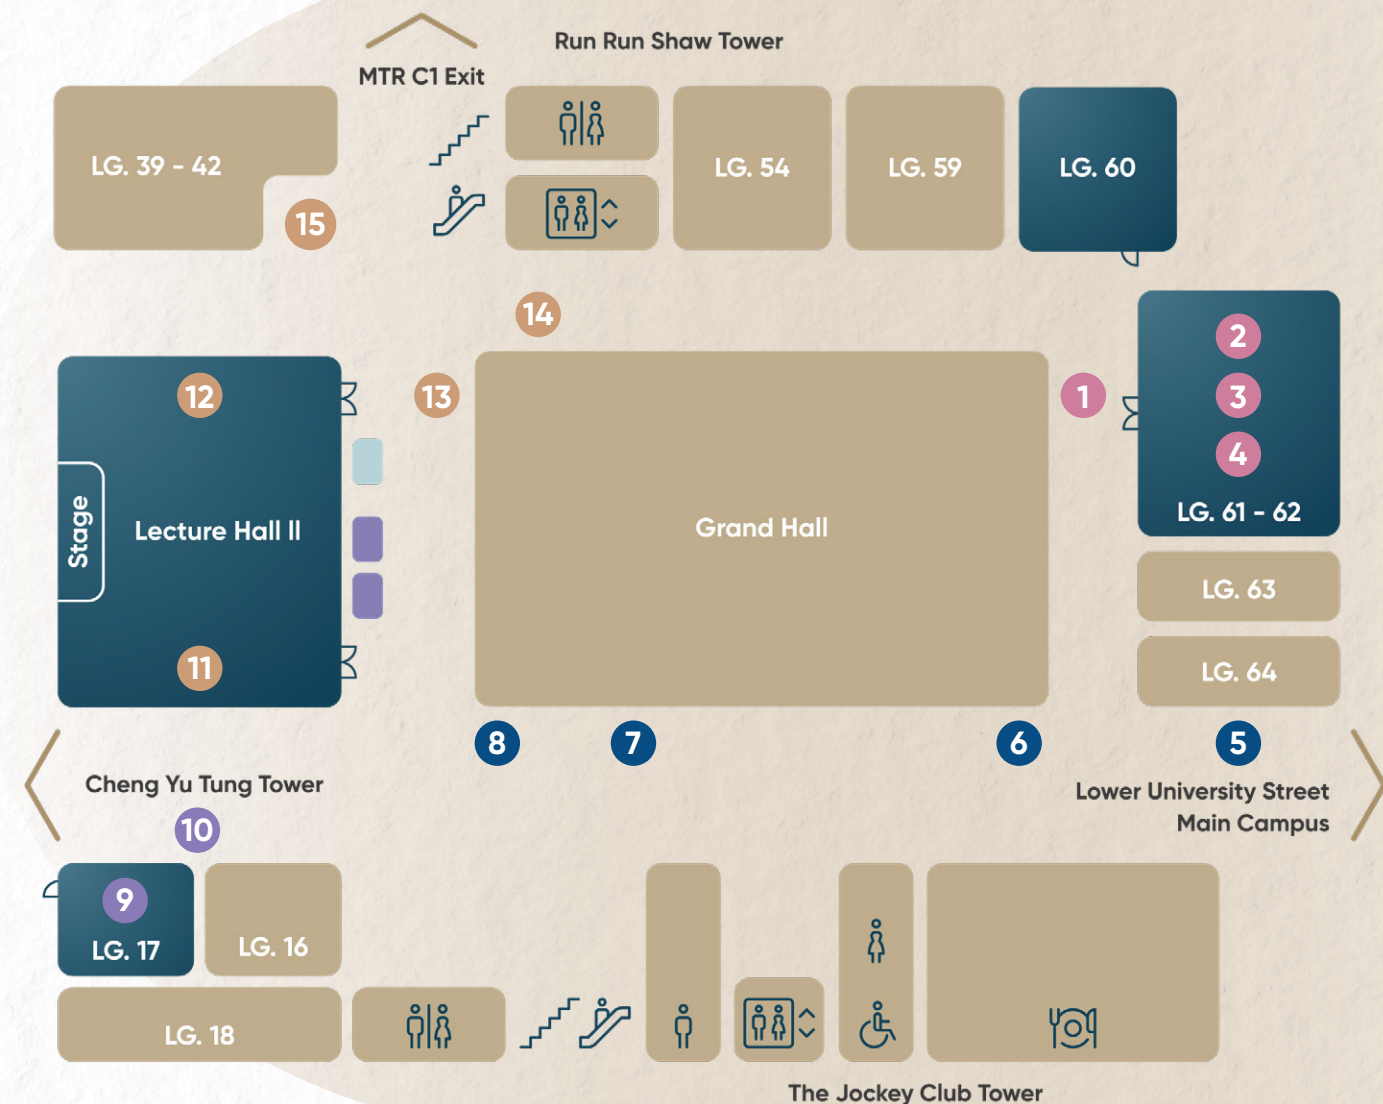

Poster Presentation Floor Plan

LG Level, Centennial Campus, HKU

- Registration Counter
- Catering Point

1 Group 1
Faculty of Arts/
Faculty of Social Sciences

2 Group 2
Faculty of Business & Economics/
Faculty of Social Sciences

3 Group 3
Faculty of Architecture/
Faculty of Business & Economics/
Faculty of Education

4 Group 4
Faculty of Architecture/
Faculty of Business & Economics/
Faculty of Law

5 Group 5
Li Ka Shing Faculty of Medicine

6 Group 6
Li Ka Shing Faculty of Medicine

7 Group 7
Li Ka Shing Faculty of Medicine

8 Group 8
Faculty of Dentistry /
Li Ka Shing Faculty of Medicine

9 Group 9
Faculty of Science

10 Group 10
Faculty of Science

15 Group 15
School of Computing & Data
Science

- Staircase
- Escalator
- Lift
- Toilet
- Restaurant