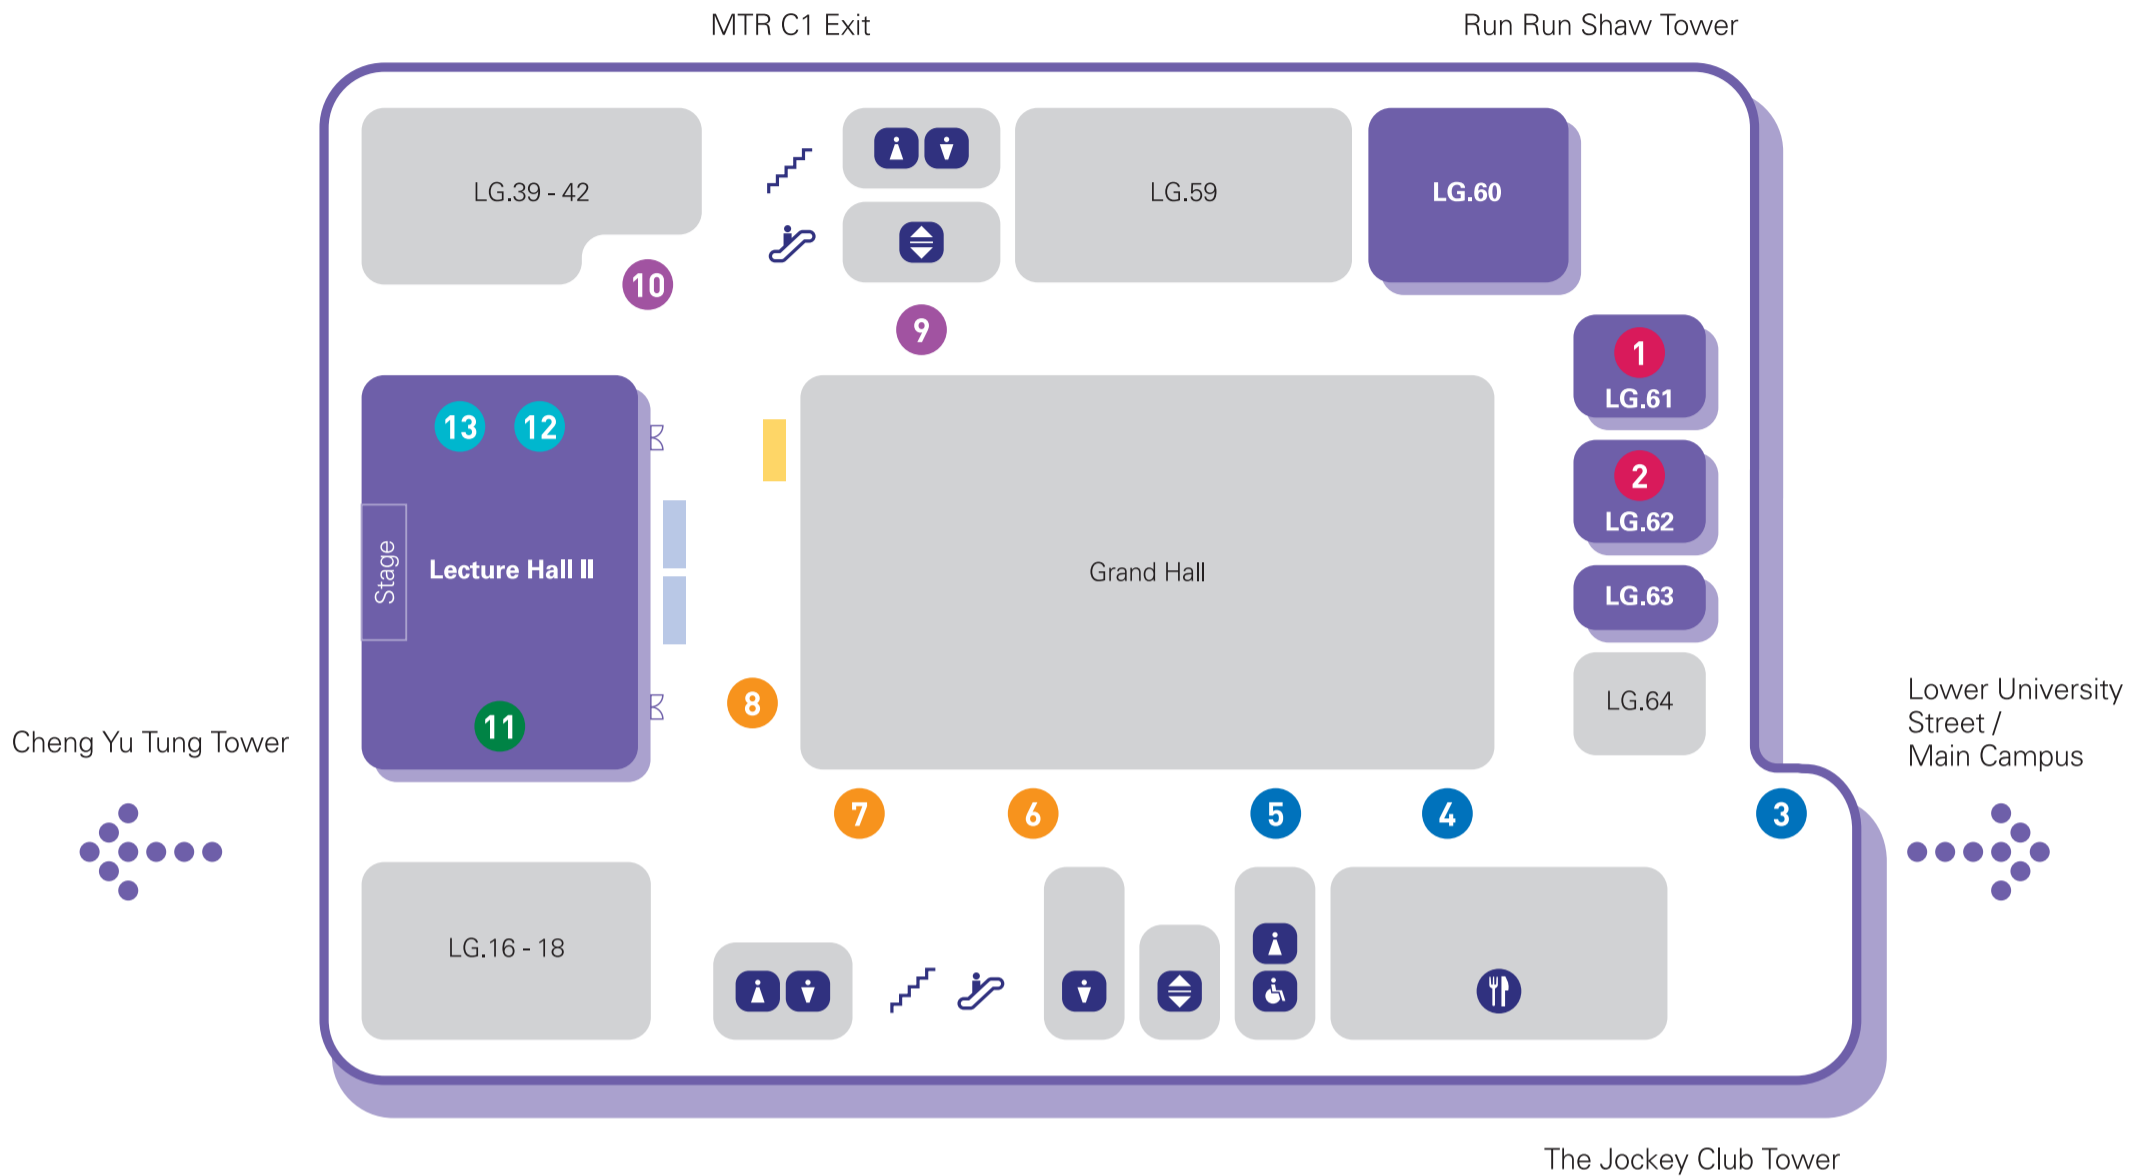

Poster Presentation Floor Plan

LG Level, Centennial Campus, HKU

Registration Counter

Catering Point

1 Group 1
Faculty of Science (HKU-PS)

2 Group 2
Faculty of Science (HKU-PS)

3 Group 3
Faculty of Architecture /
Faculty of Arts /
Faculty of Education /
Faculty of Law (HKU-PS)

4 Group 4
Faculty of Arts /
Faculty of Business and Economics /
Faculty of Social Sciences (HKU-PS)

5 Group 5
Faculty of Architecture /
Faculty of Business and Economics /
Faculty of Social Sciences (HKU-PS)

6 Group 6
Faculty of Engineering (HKU-PS)

7 Group 7
Faculty of Engineering (HKU-PS)

8 Group 8
Faculty of Engineering (HKU-PS)

9 Group 9
Li Ka Shing Faculty of Medicine (HKU-PS)

10 Group 10
Faculty of Dentistry /
Li Ka Shing Faculty of Medicine (HKU-PS)

11 Group 11
RPg Student Innovation Award

12 Group 12
HKU Foundation Publication Award for
RPg Students

13 Group 13
HKU Foundation Publication Award for
RPg Students

Toilet

Escalator

Staircase

Lift

Restaurant